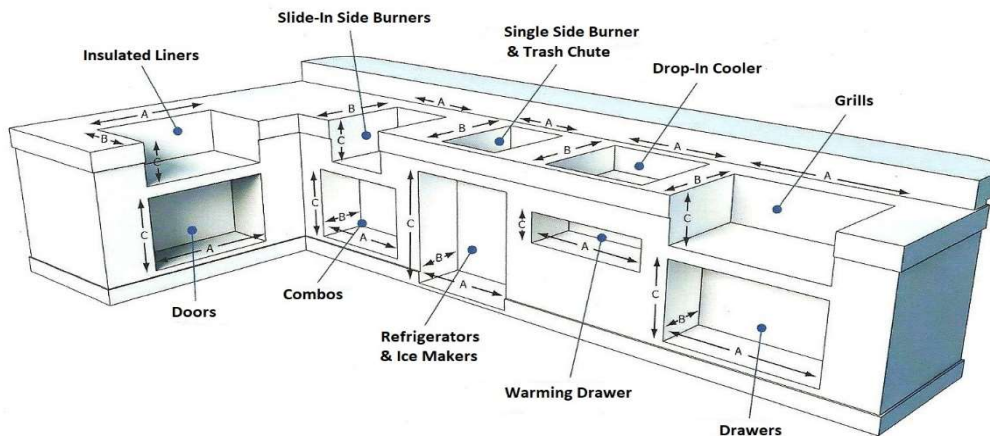

"NEW FOR 2020" PRODUCTS AVAILABLE SOON, IN BOLD

All cut-out dimensions are for reference only. Specifications are subject to change without notice.
Please refer to RCSGasGrills.com for the most up to date measurements and specifications.